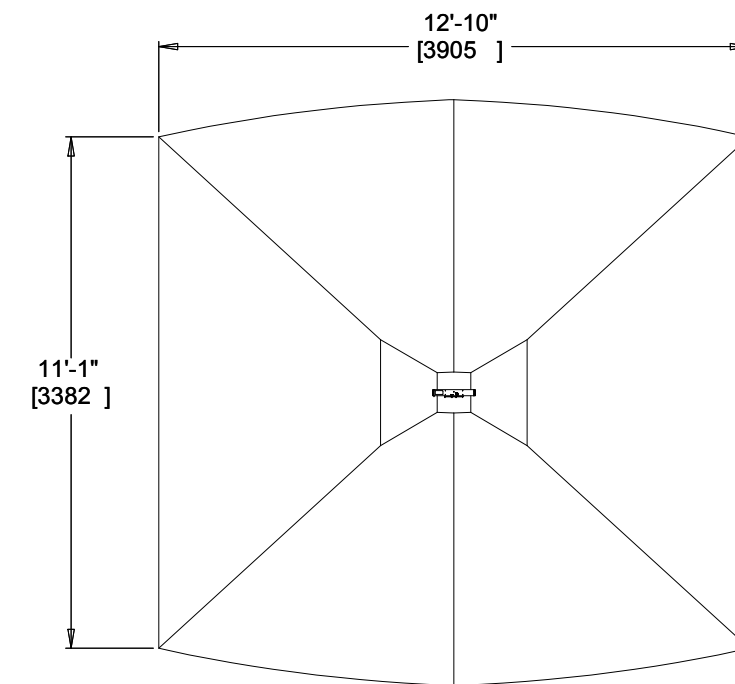

1/4-20 Threaded Hole

FOV - Side

FOV - Top

V120:Duo
OptiTrack
NaturalPoint
7-13-11

Feet-Inch
[mm]

Field of View