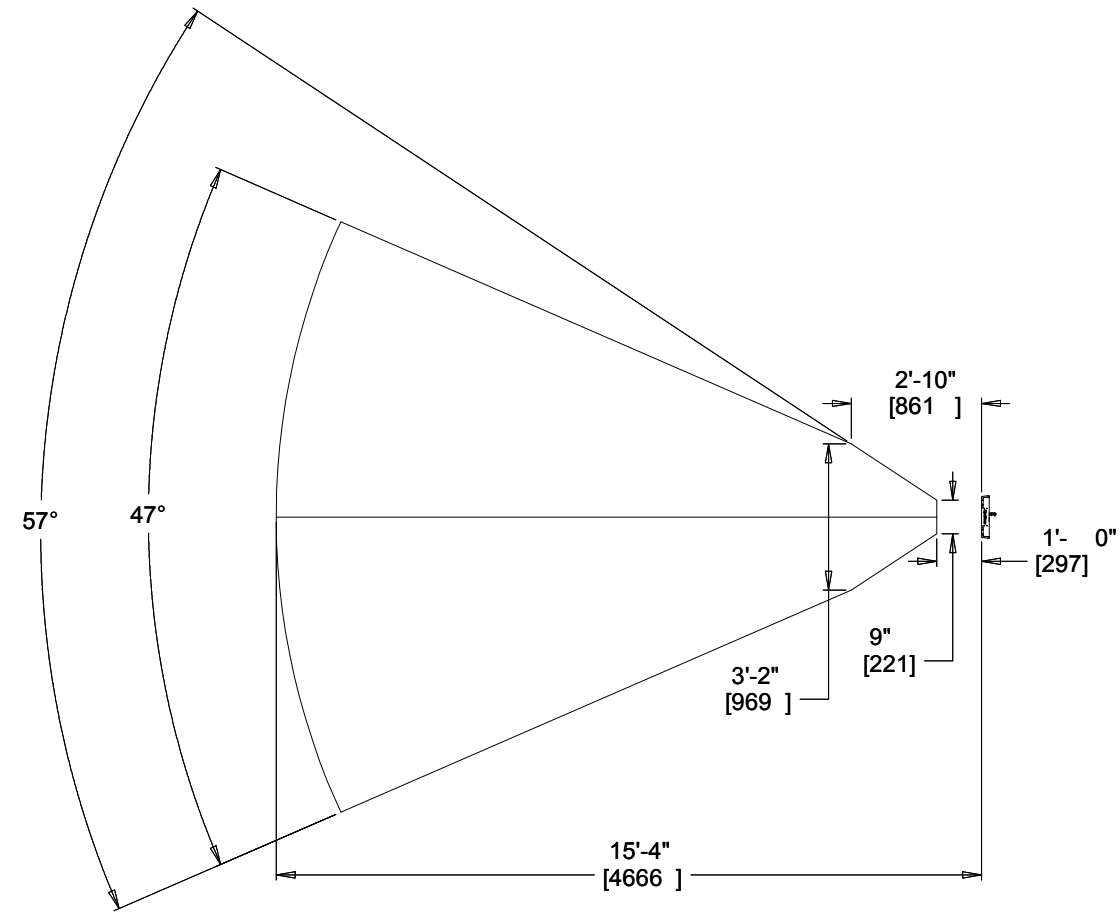

1/4-20 Threaded Hole

FOV - Side

FOV - Top

V120:Duo
OptiTrack
NaturalPoint
7-13-11

Feet-Inch
[mm]

Field of View