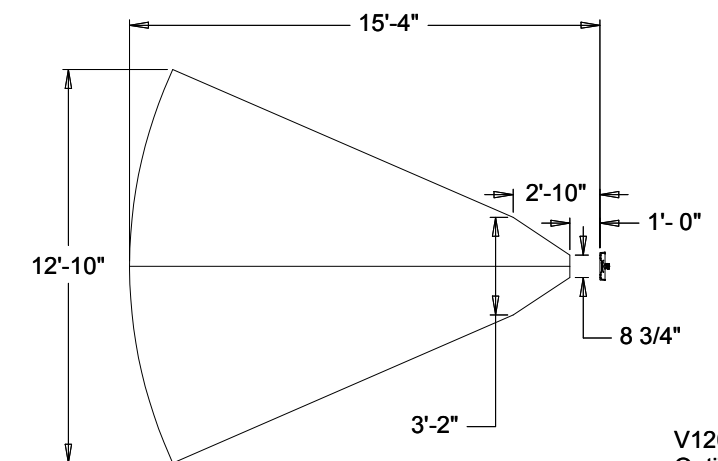

1/4-20 Threaded Hole

FOV - Side

FOV - Top

V120:Duo
OptiTrack
NaturalPoint
7-13-11

Feet-Inch
[mm]

Field of View