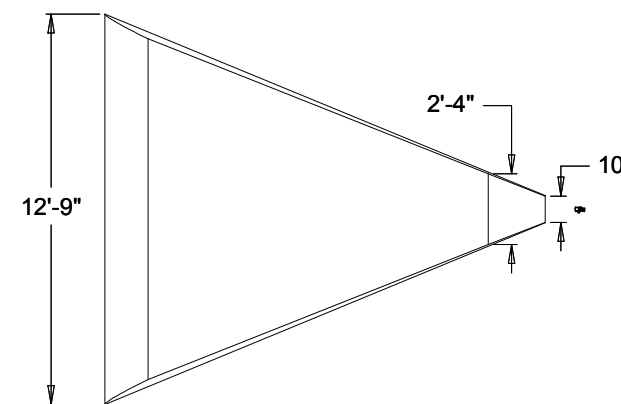

1/4-20 Threaded Hole

FOV - Side

FOV - Top

V120:Duo
OptiTrack
NaturalPoint
7-13-11

Feet-Inch
[mm]

Field of View