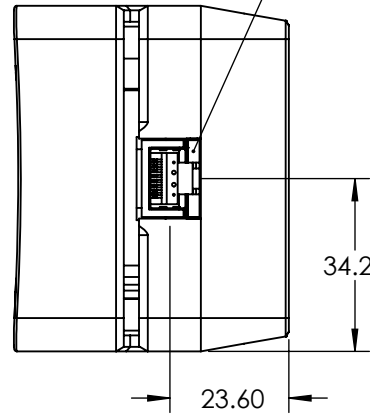

Status Indicator Ring
GigE & PoE Jack

Aim Assist Button
& Status Indicator

OptiTrack		PrimeX 13	
Tolerance (mm):	Rev. 1	Date of Issue 12/9/2019	Sheet 1 OF 1