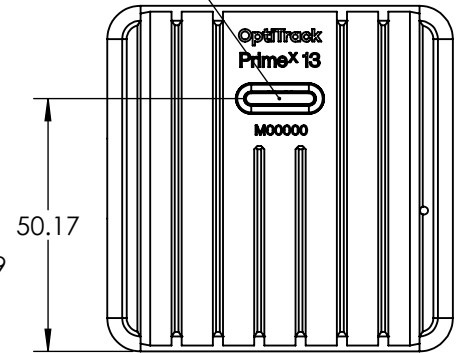

Status Indicator Ring
GigE & PoE Jack

Aim Assist Button
& Status Indicator

OptiTrack		PrimeX 13	
Tolerance (mm):	Rev. 1	Date of Issue 12/9/2019	Sheet 1 OF 1