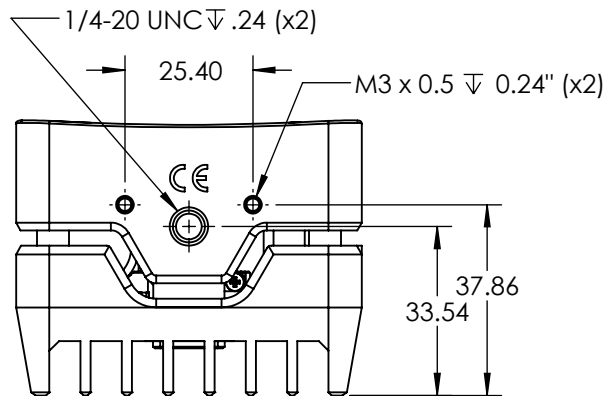

Status Indicator Ring
GigE & PoE Jack

Aim Assist Button
& Status Indicator

OptiTrack		PrimeX 13	
Tolerance (mm):	Rev. 1	Date of Issue 12/9/2019	Sheet 1 OF 1