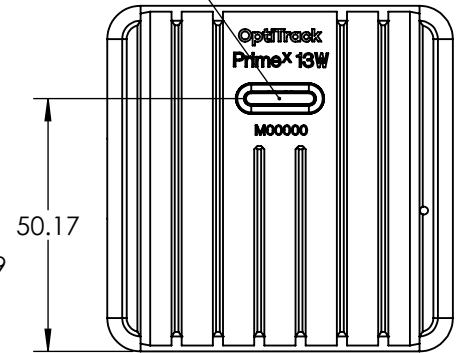

Aim Assist Button & Status Indicator

<b>OptiTrack</b>		PrimeX 13W	
Tolerance (mm):	Rev. 1	Date of Issue 12/9/2019	Sheet 1 OF 1