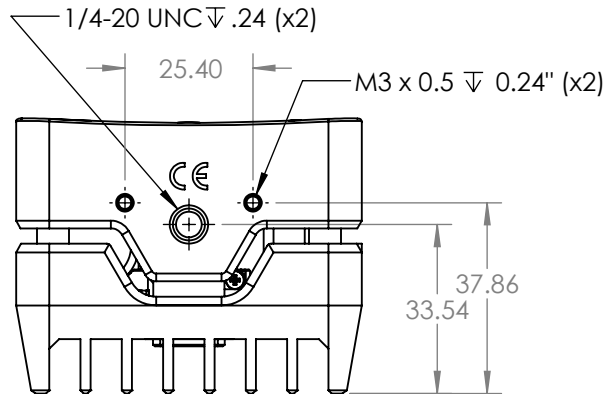

Aim Assist Button & Status Indicator

<b>OptiTrack</b>		PrimeX 13W	
Tolerance (mm):	Rev. 1	Date of Issue 12/9/2019	Sheet 1 OF 1