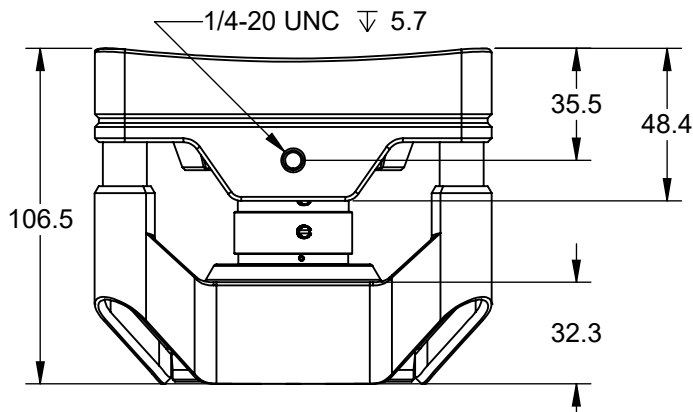

Aim Assist Button  
& Status Indicator

GigE & PoE+ Jack

<b>OptiTrack</b>		PrimeX 22	
Tolerance (mm):	Rev. 1	Date of Issue 12/23/2019	Sheet 1 OF 1