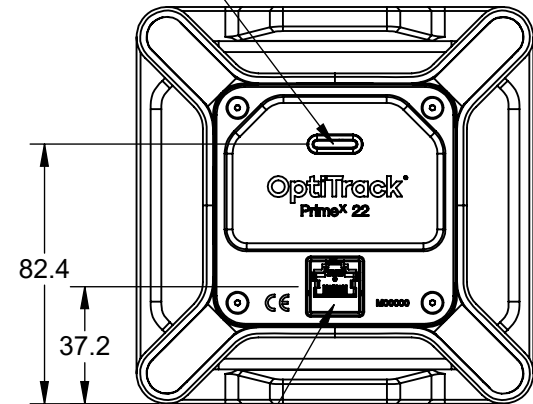

Aim Assist Button  
& Status Indicator

GigE & PoE+ Jack

<b>OptiTrack</b>		PrimeX 22	
Tolerance (mm):	Rev. 1	Date of Issue 12/23/2019	Sheet 1 OF 1